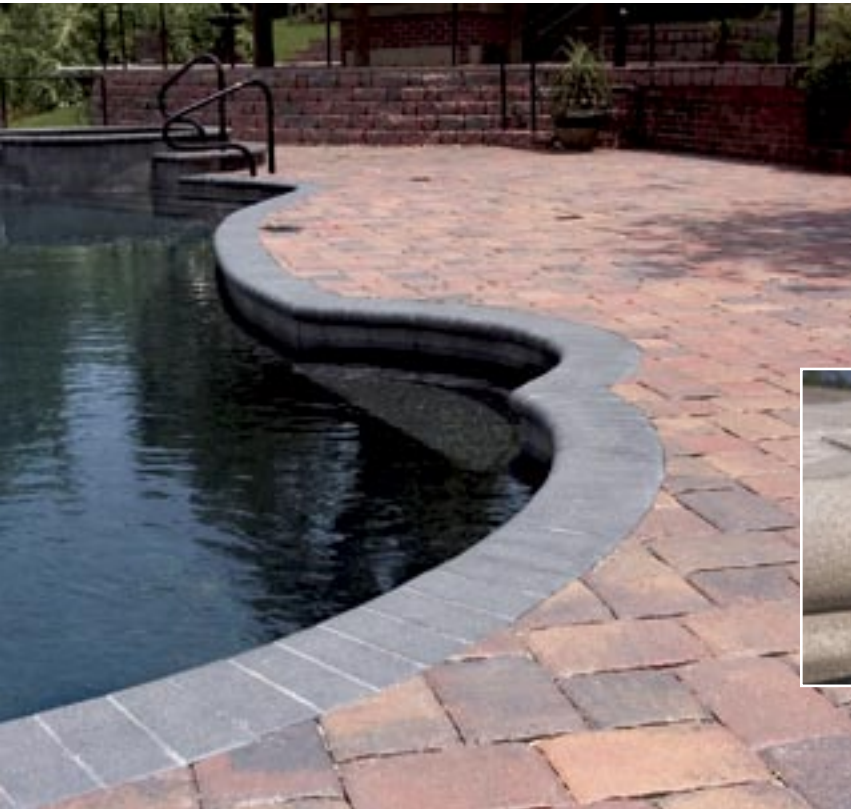

**SEVILLE™ COPING**

3 5/8 x 9 inches (92 x 230 mm)  
3 1/2 inches (60 mm) thick  
Approx. 3.00 pieces/linear ft

**Front:** Holland-Stone® Paver Tiles decorate this pool deck.  
**Left:** Bullnose Coping Stones and Appian-Stone® Paver Tiles, create the sweeping entrance to this pool. **Below:** Detail of Seville™ Coping Stones.